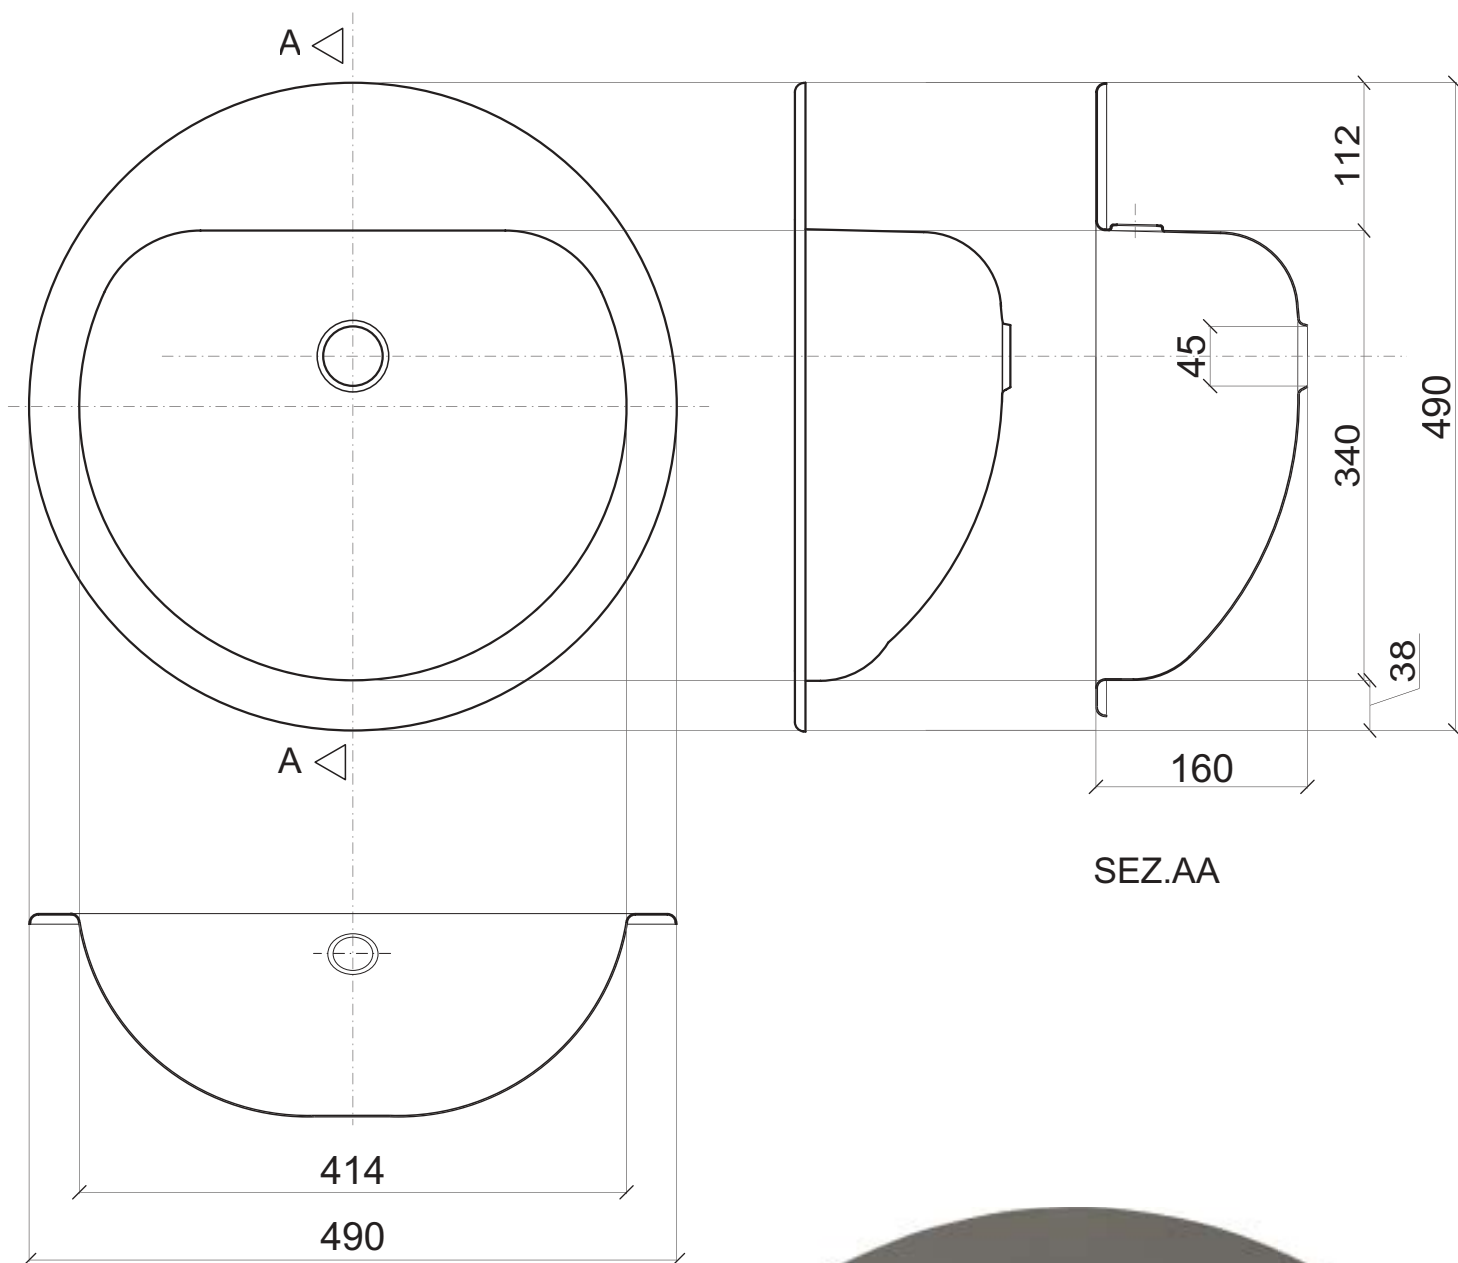

Articolo <b>8-LAD/49</b>	Item <b>8-LAD/49</b>	
LAVABO TONDO	HEMISPHERICAL WASH BASIN	
MATERIALE: Accio inox AISI 304 (a richiesta 316) FINITURA: Lucida o satinata Con o senza foro troppo pieno	MATERIAL: Stainless steel AISI 304 (on request AISI 316) Surface: Polished or satinata With or without over flow	